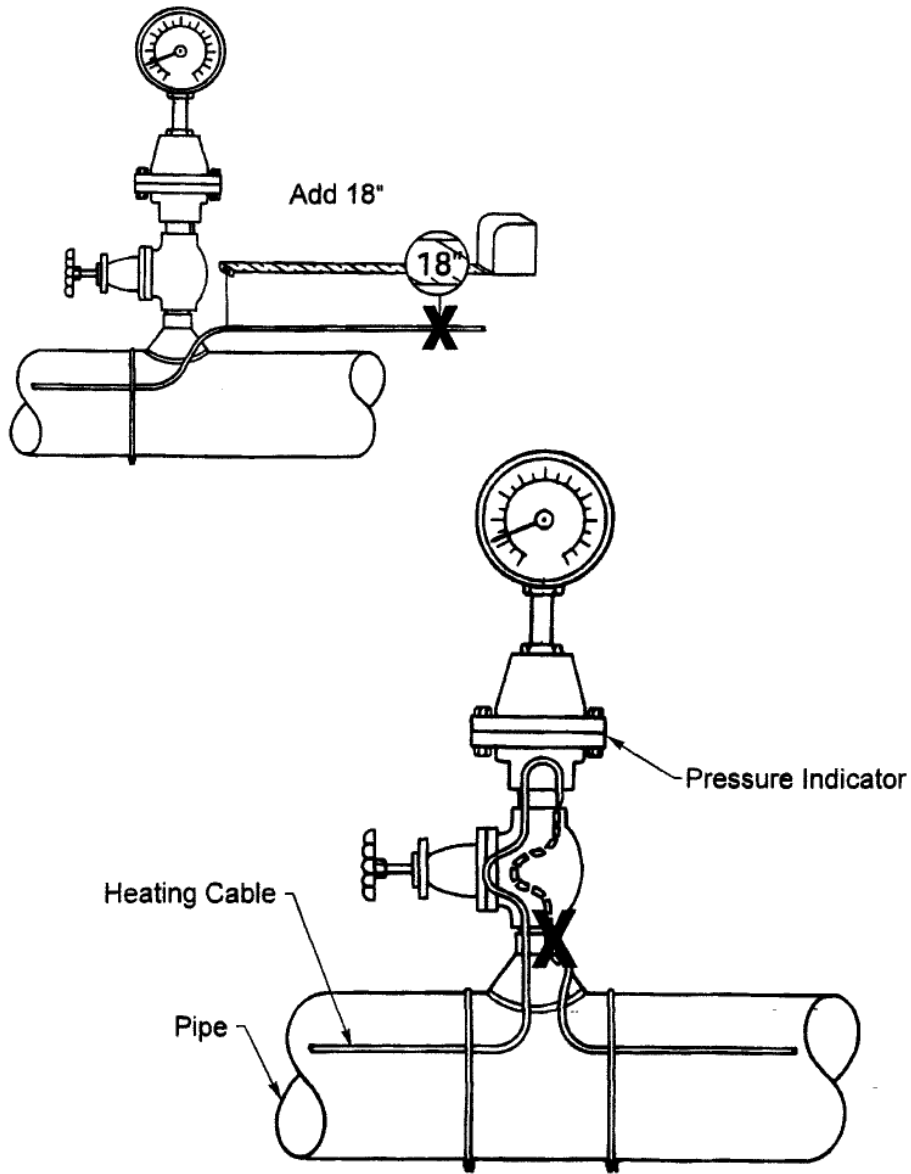

# ARCTIC TRACE®

**GENERAL:**

Extra cable is applied on vents and pressure indicators to compensate for greater heat loss. Typically using 18 inches of cable is adequate

VENT & PRESSURE INDICATOR ADDER

INSTALLATION DETAIL