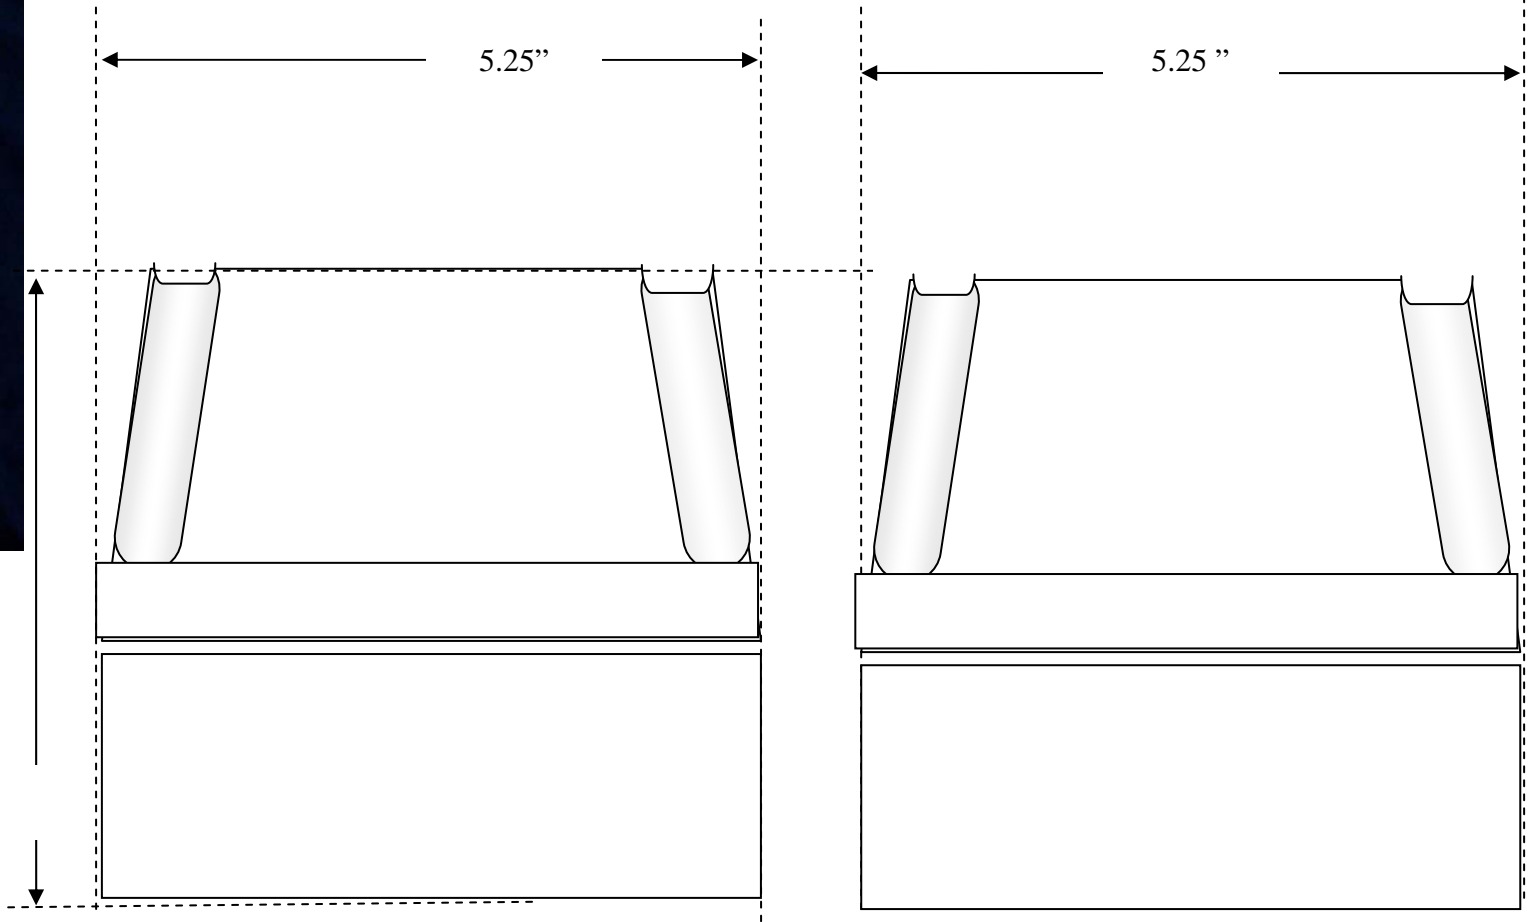

OPTIONAL RED PILOT  
LIGHT CPLT

5.1"

**Part # 209C**

NEMA 4X double gang power connection  
Junction box with 6 DIN rail terminals  
CPLT120 (120VAC) **Order Separately**  
CPLT240 (240VAC) **Order Separately**